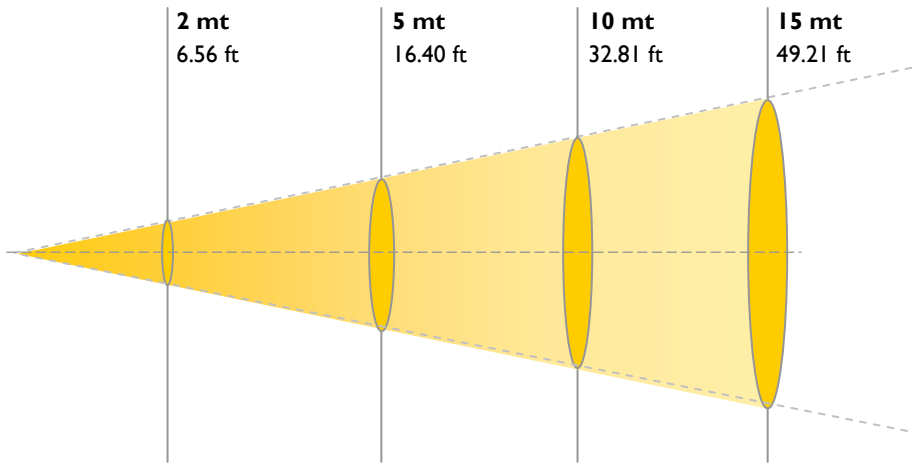

LUMINOSITY CHART

PALCO 3 WHITE

Total Lumen 4.000

| | | 2 mt | 5 mt | 10 mt | 15 mt |
|---------------------------------|--|-------|-------|-------|-------|
| 8° LENS | Lux center (boost on) | 15300 | 2800 | 700 | 312 |
| | Foot candles center (boost on) | 1421 | 260 | 65 | 29 |
| | Lux center (boost off) | 11000 | 2520 | 630 | 280 |
| | Foot candles center (boost off) | 1022 | 254 | 58 | 26 |
| | Field size (m) | 0,35 | 0,87 | 1,75 | 2,62 |
| | Field size (ft) | 1,15 | 2,87 | 5,74 | 8,61 |
| 25° LENS | Lux center (boost on) | 3000 | 550 | 138 | 61 |
| | Foot candles center (boost on) | 279 | 51 | 13 | 6 |
| | Lux center (boost off) | 2700 | 495 | 124 | 55 |
| | Foot candles center (boost off) | 251 | 46 | 11 | 5 |
| | Field size (m) | 0,89 | 2,22 | 4,43 | 6,65 |
| | Field size (ft) | 2,91 | 7,27 | 14,55 | 21,82 |
| 40° LENS | Lux center (boost on) | 1080 | 204 | 50 | 23 |
| | Foot candles center (boost on) | 100 | 19 | 5 | 2 |
| | Lux center (boost off) | 972 | 183 | 46 | 20 |
| | Foot candles center (boost off) | 90 | 17 | 4 | 2 |
| | Field size (m) | 1,68 | 4,20 | 8,39 | 12,59 |
| | Field size (ft) | 5,51 | 13,76 | 27,53 | 41,29 |
| 10° x 22° LENS | Lux center (boost on) | 7300 | 1204 | 301 | 134 |
| | Foot candles center (boost on) | 678 | 112 | 28 | 12 |
| | Lux center (boost off) | 6570 | 1083 | 270 | 120 |
| | Foot candles center (boost off) | 610 | 101 | 25 | 11 |
| | Field size axys A (m) | 0,35 | 0,88 | 1,76 | 2,64 |
| | Field size axys A (ft) | 1,16 | 2,89 | 5,79 | 8,68 |
| | Field size axys B (m) | 0,81 | 2,02 | 4,04 | 6,06 |
| | Field size axys B (ft) | 2,65 | 6,63 | 13,26 | 19,88 |